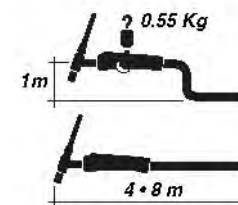

## TECHNICAL DATA

Voltage class	L
Inert gas	Argon
Duty cycle 35% DC	140
Duty cycle 35% AC	125
Electrodes Ø mm	0.5 ÷ 2.4
Cooling	Air cooled

	SINTIG 17	SINTIG 17 FX	m
FITTING	SF1401	SG1401	4
	SF1801	SG1801	8
FITTING	SF1402	SG1402	4
	SF1802	SG1802	8